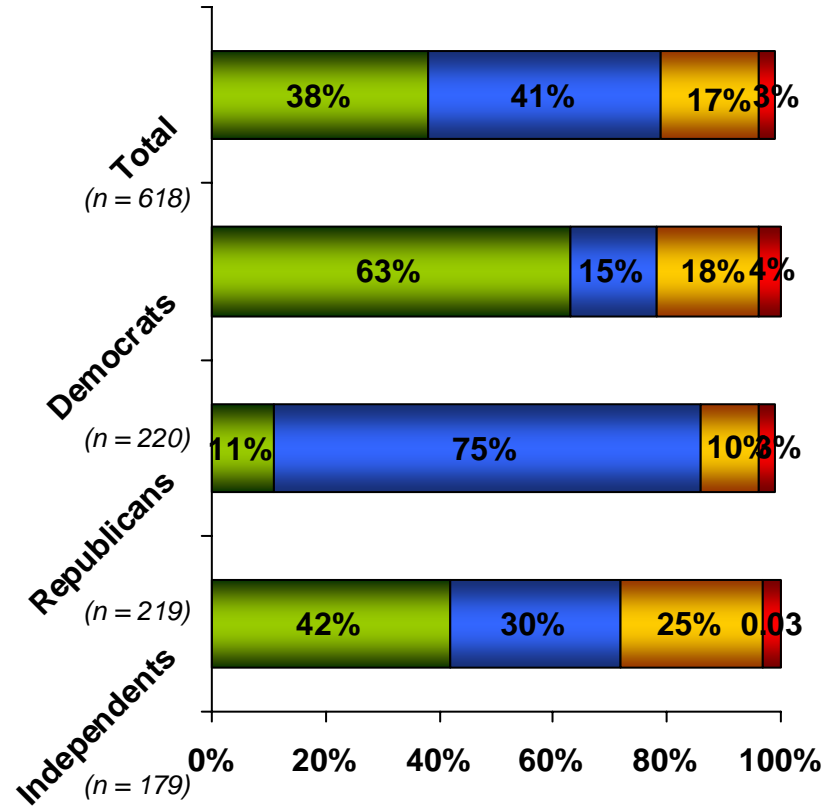

Reverend Jeremiah Wright Speech to the National Press Club Test

4/28/2008

“If Barack Obama was the Democratic nominee and the 2008 presidential election was held today, which of the following candidates would you vote for?”

Before Viewing Rev. Wright’s Speech

After Viewing Rev. Wright’s Speech

■ Barack Obama ■ John McCain
■ Undecided ■ Other

■ Barack Obama ■ John McCain
■ Undecided ■ Other

Proportions may not add up to 100% due to rounding.