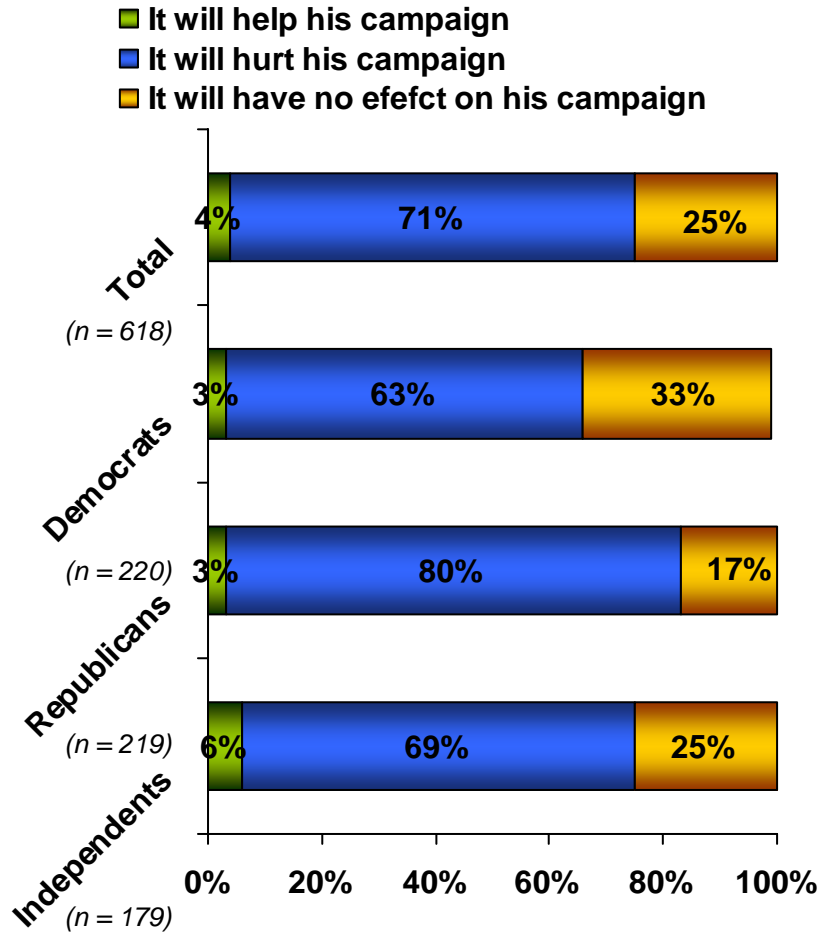

Before Viewing Rev. Wright’s Speech

After Viewing Rev. Wright’s Speech

■ Barack Obama ■ John McCain
■ Undecided ■ Other

■ Barack Obama ■ John McCain
■ Undecided ■ Other

Proportions may not add up to 100% due to rounding.

After Viewing Rev. Wright’s Speech

Proportions may not add up to 100% due to rounding.

**% Of Respondents Based On The Emotions Felt While Viewing
Rev. Wright’s Speech to the National Press Club**

| | All Emotions Felt | | | |
|---------------------|-------------------|-----------|-------------|--------------|
| | Total | Democrats | Republicans | Independents |
| Attentive | 42% | 50% | 30% | 51% |
| Excited | 5% | 10% | 1% | 4% |
| Hopeful | 10% | 14% | 3% | 14% |
| Benefited | 10% | 15% | 4% | 13% |
| Affectionate | 3% | 6% | 0% | 4% |
| Confident | 6% | 10% | 2% | 5% |
| Sad | 16% | 12% | 19% | 15% |
| Tense | 21% | 24% | 23% | 13% |
| Embarrassed | 13% | 12% | 13% | 15% |
| Skeptical | 46% | 40% | 54% | 42% |
| Confused | 16% | 19% | 12% | 16% |
| Irritated | 49% | 40% | 69% | 32% |