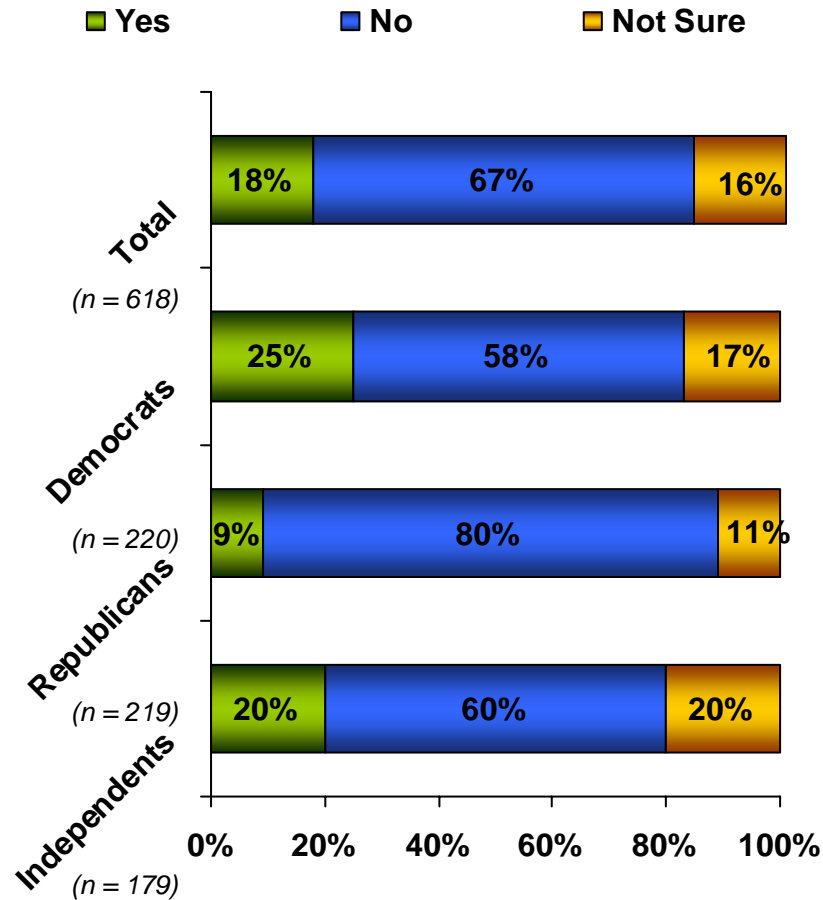

**% Of Respondents Based On The Emotions Felt While Viewing
Rev. Wright’s Speech to the National Press Club**

| | Emotion Most Felt | | | |
|---------------------|-------------------|-----------|-------------|--------------|
| | Total | Democrats | Republicans | Independents |
| Attentive | 21% | 23% | 12% | 31% |
| Excited | 2% | 3% | 1% | 1% |
| Hopeful | 3% | 4% | 1% | 5% |
| Benefited | 3% | 4% | 2% | 5% |
| Affectionate | 1% | 3% | 0% | 1% |
| Confident | 2% | 3% | 1% | 1% |
| Sad | 4% | 4% | 5% | 3% |
| Tense | 2% | 3% | 2% | 2% |
| Embarrassed | 3% | 3% | 1% | 4% |
| Skeptical | 21% | 21% | 22% | 20% |
| Confused | 5% | 7% | 3% | 6% |
| Irritated | 33% | 23% | 50% | 22% |

“How sincere do you think Rev. Jeremiah Wright was in his response to the controversy over the clips of some of his sermons?”

After Viewing Rev. Wright’s Speech

Proportions may not add up to 100% due to rounding.

“Based on the video of Jeremiah Wright’s response to the controversy over his sermons, do you agree with his perceptions of America?”

After Viewing Rev. Wright’s Speech

Proportions may not add up to 100% due to rounding.