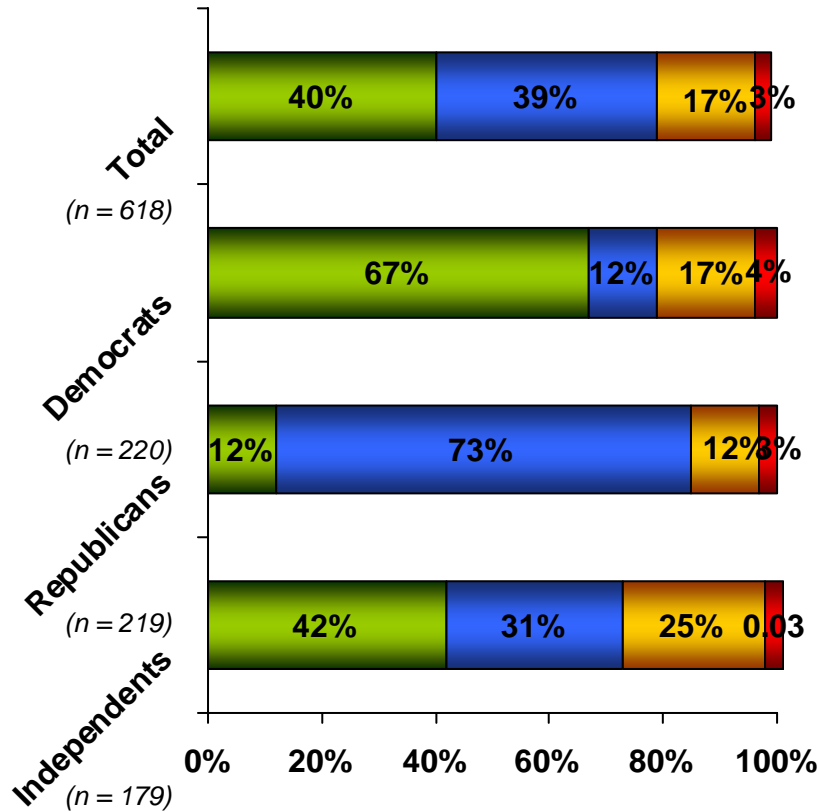

Reverend Jeremiah Wright Speech to the National Press Club Test

4/28/2008

“If Barack Obama was the Democratic nominee and the 2008 presidential election was held today, which of the following candidates would you vote for?”

Before Viewing Rev. Wright’s Speech

After Viewing Rev. Wright’s Speech

■ Barack Obama ■ John McCain
■ Undecided ■ Other

■ Barack Obama ■ John McCain
■ Undecided ■ Other

Proportions may not add up to 100% due to rounding.