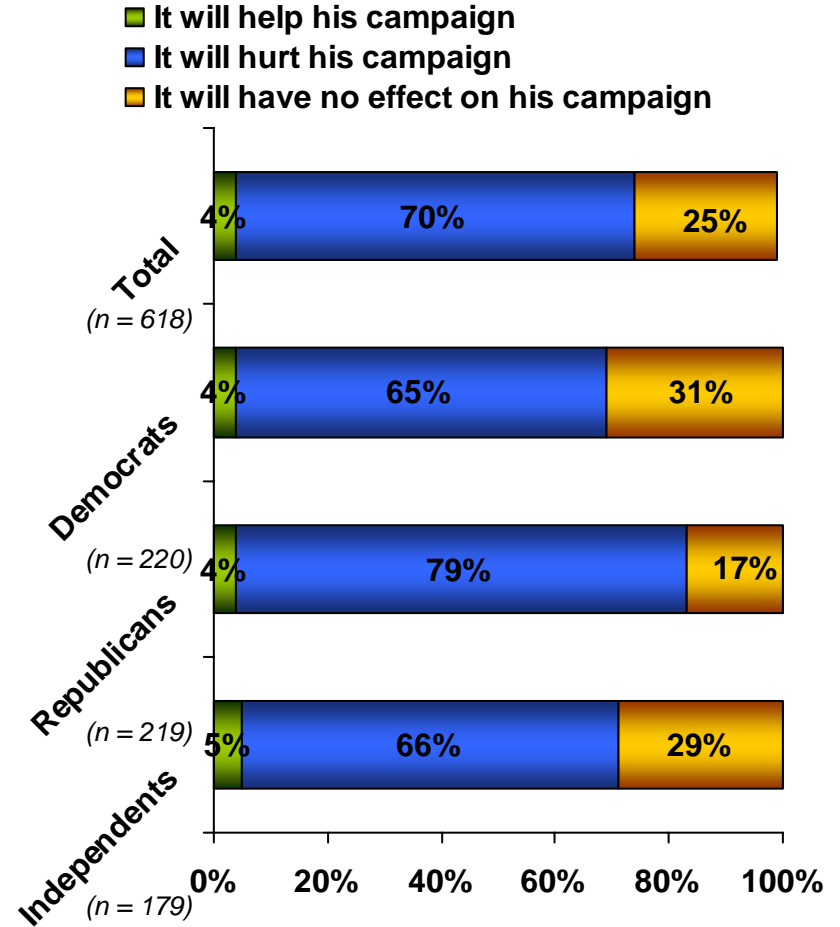

Before Viewing Rev. Wright’s Speech

After Viewing Rev. Wright’s Speech

■ Barack Obama ■ John McCain
■ Undecided ■ Other

■ Barack Obama ■ John McCain
■ Undecided ■ Other

Proportions may not add up to 100% due to rounding.

After Viewing Rev. Wright’s Speech

Proportions may not add up to 100% due to rounding.

**% Of Respondents Based On The Emotions Felt While Viewing
Rev. Wright’s Speech to the National Press Club**

| | All Emotions Felt | | | |
|---------------------|-------------------|-----------|-------------|--------------|
| | Total | Democrats | Republicans | Independents |
| Attentive | 42% | 50% | 30% | 51% |
| Excited | 5% | 10% | 1% | 4% |
| Hopeful | 10% | 14% | 3% | 14% |
| Benefited | 10% | 15% | 4% | 13% |
| Affectionate | 3% | 6% | 0% | 4% |
| Confident | 6% | 10% | 2% | 5% |
| Sad | 16% | 12% | 19% | 15% |
| Tense | 21% | 24% | 23% | 13% |
| Embarrassed | 13% | 12% | 13% | 15% |
| Skeptical | 46% | 40% | 54% | 42% |
| Confused | 16% | 19% | 12% | 16% |
| Irritated | 49% | 40% | 69% | 32% |