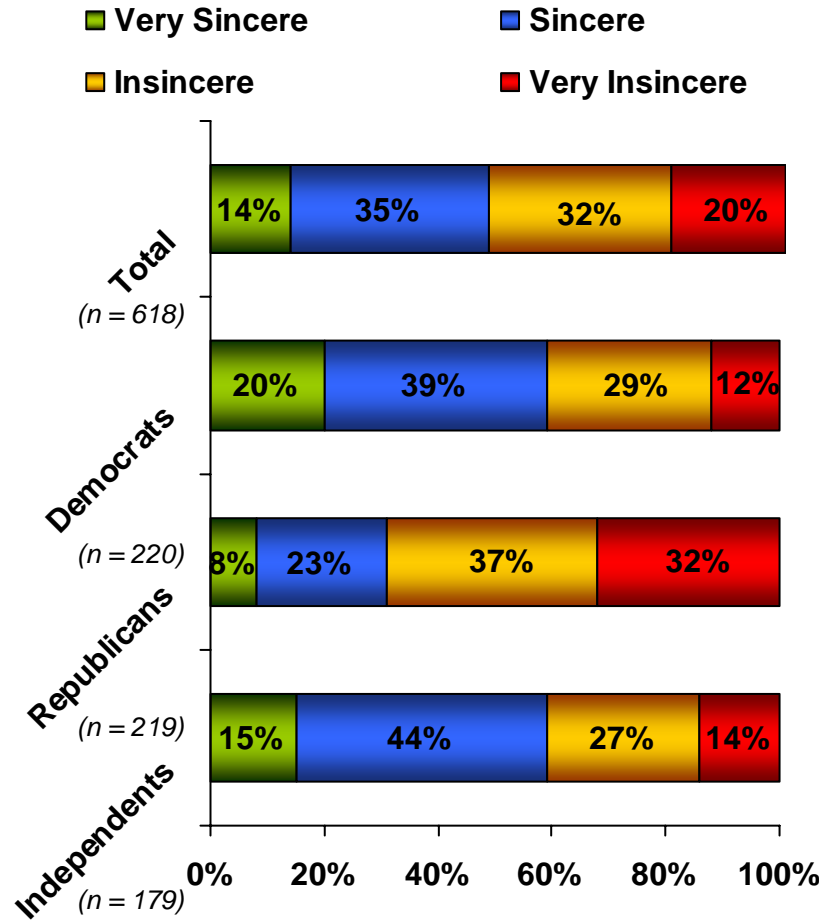

After Viewing Rev. Wright’s Speech

Proportions may not add up to 100% due to rounding.

**% Of Respondents Based On The Emotions Felt While Viewing
Rev. Wright’s Speech to the National Press Club**

| | All Emotions Felt | | | |
|---------------------|-------------------|-----------|-------------|--------------|
| | Total | Democrats | Republicans | Independents |
| Attentive | 42% | 50% | 30% | 51% |
| Excited | 5% | 10% | 1% | 4% |
| Hopeful | 10% | 14% | 3% | 14% |
| Benefited | 10% | 15% | 4% | 13% |
| Affectionate | 3% | 6% | 0% | 4% |
| Confident | 6% | 10% | 2% | 5% |
| Sad | 16% | 12% | 19% | 15% |
| Tense | 21% | 24% | 23% | 13% |
| Embarrassed | 13% | 12% | 13% | 15% |
| Skeptical | 46% | 40% | 54% | 42% |
| Confused | 16% | 19% | 12% | 16% |
| Irritated | 49% | 40% | 69% | 32% |

**% Of Respondents Based On The Emotions Felt While Viewing
Rev. Wright’s Speech to the National Press Club**

| | Emotion Most Felt | | | |
|---------------------|-------------------|-----------|-------------|--------------|
| | Total | Democrats | Republicans | Independents |
| Attentive | 21% | 23% | 12% | 31% |
| Excited | 2% | 3% | 1% | 1% |
| Hopeful | 3% | 4% | 1% | 5% |
| Benefited | 3% | 4% | 2% | 5% |
| Affectionate | 1% | 3% | 0% | 1% |
| Confident | 2% | 3% | 1% | 1% |
| Sad | 4% | 4% | 5% | 3% |
| Tense | 2% | 3% | 2% | 2% |
| Embarrassed | 3% | 3% | 1% | 4% |
| Skeptical | 21% | 21% | 22% | 20% |
| Confused | 5% | 7% | 3% | 6% |
| Irritated | 33% | 23% | 50% | 22% |

“How sincere do you think Rev. Jeremiah Wright was in his response to the controversy over the clips of some of his sermons?”

After Viewing Rev. Wright’s Speech

Proportions may not add up to 100% due to rounding.

“Based on the video of Jeremiah Wright’s response to the controversy over his sermons, do you agree with his perceptions of America?”

After Viewing Rev. Wright’s Speech

Proportions may not add up to 100% due to rounding.